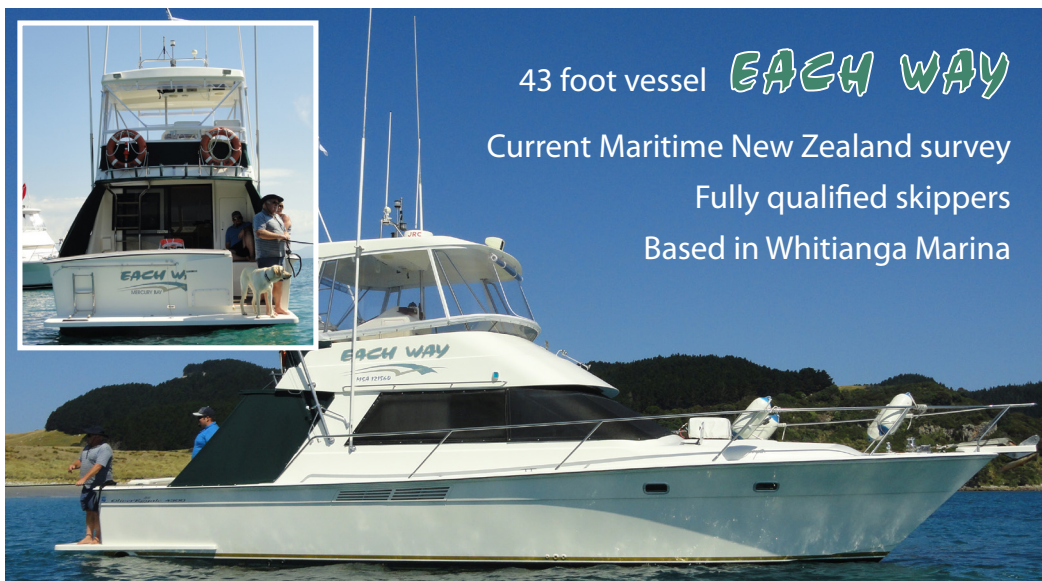

BAILEYS
AT THE BEACH

EACH WAY

MNZ 121560

We have the luxury vessel **EACH WAY** available for a wide variety of trips out of Whitianga exclusively for guests of Baileys at the Beach.

A comprehensive album of the locations / sights which are readily accessible is available for perusal in the office.

We will happily tailor a trip to our guests needs (weather and conditions permitting).

43 foot vessel **EACH WAY**

Current Maritime New Zealand survey

Fully qualified skippers

Based in Whitianga Marina

BAILEYS
AT THE BEACH